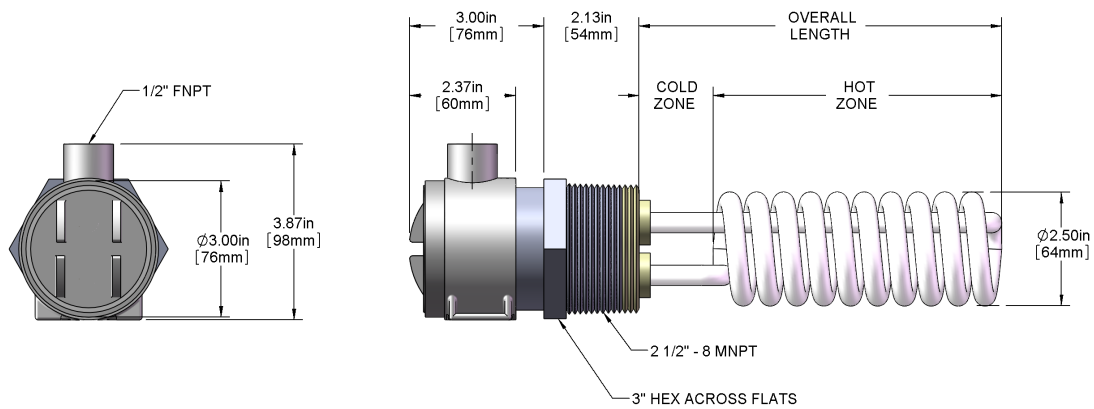

## EXCELLENT CHEMICAL RESISTANCE TO AGGRESSIVE ACIDS

Excellent chemical resistance to aggressive acids! Spiral, screwplug heater. Low watt density design saves space and ensures long life. Heavy wall fluoropolymer sheath (PTFE) covered stainless steel element reduces permeation. Corrosion-resistant head. Grounded construction. 1000-6000 watts, 120-480 volts.

Space saving & long service life with low Watt density design of 10 W/in<sup>2</sup> (1.5 W/cm<sup>2</sup>).

Polypropylene terminal enclosure with 3 ft (.9m) flexible PVC liquid tight conduit.

Lower watt densities available for highly viscous solutions & technical acids.

NOTE: Intended for horizontal installation only.

HXT SERIES, FLUOROPOLYMER (PTFE) SCREW PLUG HEATERS					
WATTS	VOLTS	OVERALL LENGTH in/(mm)	PIPE THREAD	MODEL NUMBER	SHIP WGT. lbs/(kg)
1000	120	9	2-1/2	HXT1109	9
	240	(229)	2-1/2	HXT1209	(4.1)
2000	120	14	2-1/2	HXT2114	12
	240	(356)	2-1/2	HXT2214	(5.4)
	480		2-1/2	HXT2414	
3000	240	19	2-1/2	HXT3219	15
	480	(483)	2-1/2	HXT3419	(6.8)
4000	240	26	2-1/2	HXT4226	17
	480	(660)	2-1/2	HXT4426	(7.7)
5000	240	30	2-1/2	HXT5230	20
	480	(762)	2-1/2	HXT5430	(9.1)
6000	240	34	2-1/2	HXT6234	23
	480	(864)	2-1/2	HXT6434	(10.4)

## DIMENSIONS